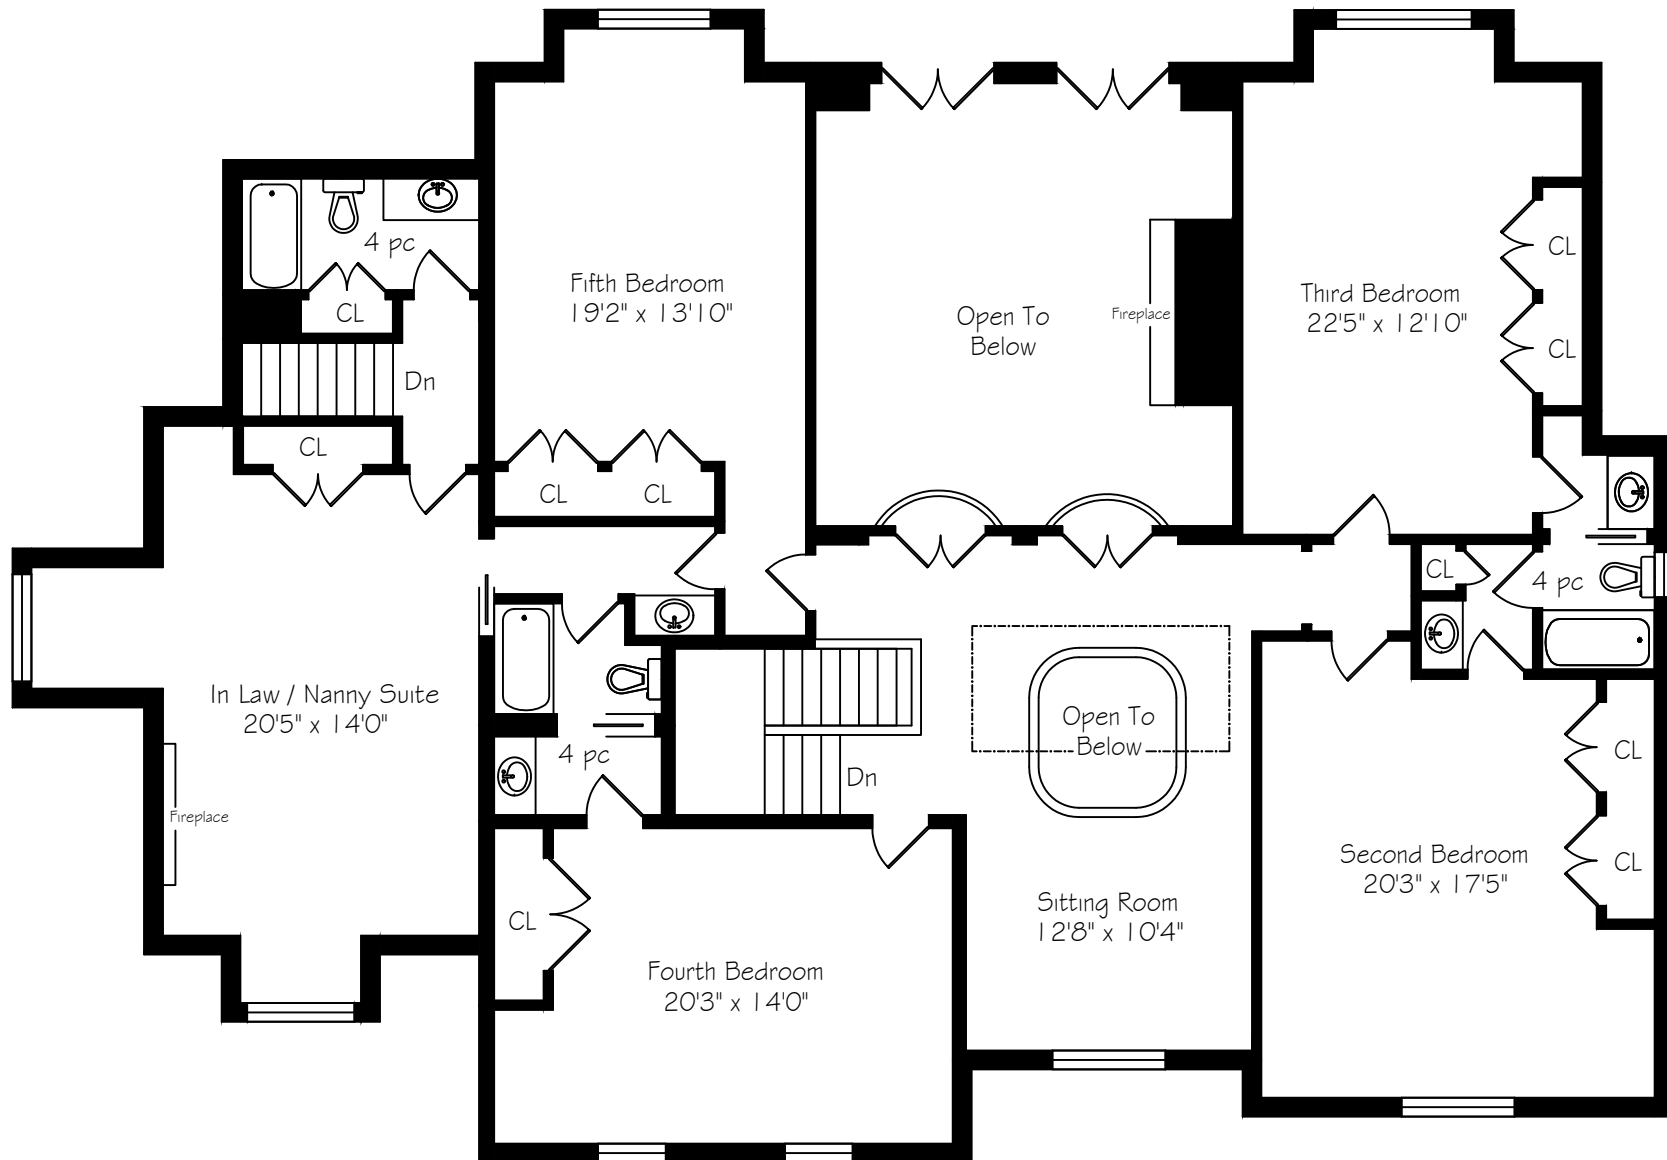

2096 Lakeshore Road E

Main Floor
3290 Square Feet
+ 622 Garage

Measurements and Calculations are approximate
To be used as guidelines only
www.measuredup.ca

2096 Lakeshore Road E

Second Floor
2650 Square Feet

Measurements and Calculations are approximate
To be used as guidelines only
www.measuredup.ca

2096 Lakeshore Road E

Measurements and Calculations are approximate
To be used as guidelines only
www.measuredup.ca