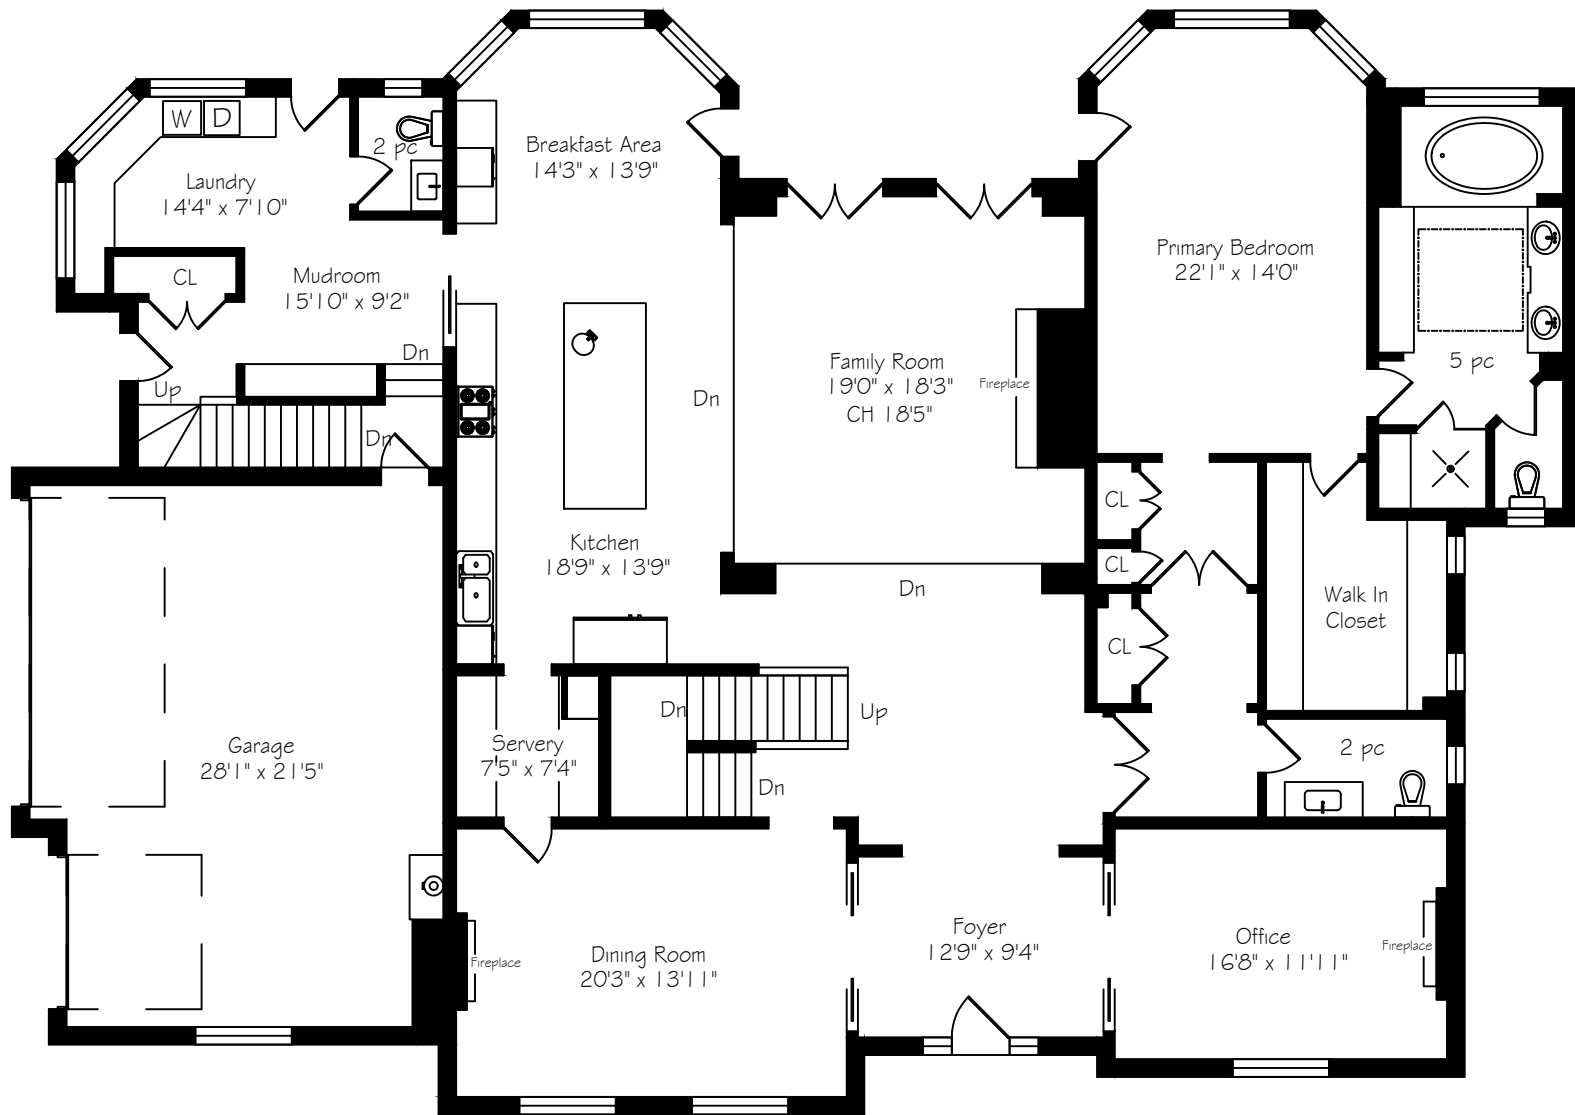

2096 Lakeshore Road E

Main Floor
3290 Square Feet
+ 622 Garage

Measurements and Calculations are approximate
To be used as guidelines only
www.measuredup.ca

2096 Lakeshore Road E

Second Floor
2650 Square Feet

Measurements and Calculations are approximate
To be used as guidelines only
www.measuredup.ca

2096 Lakeshore Road E

Measurements and Calculations are approximate
To be used as guidelines only
www.measuredup.ca