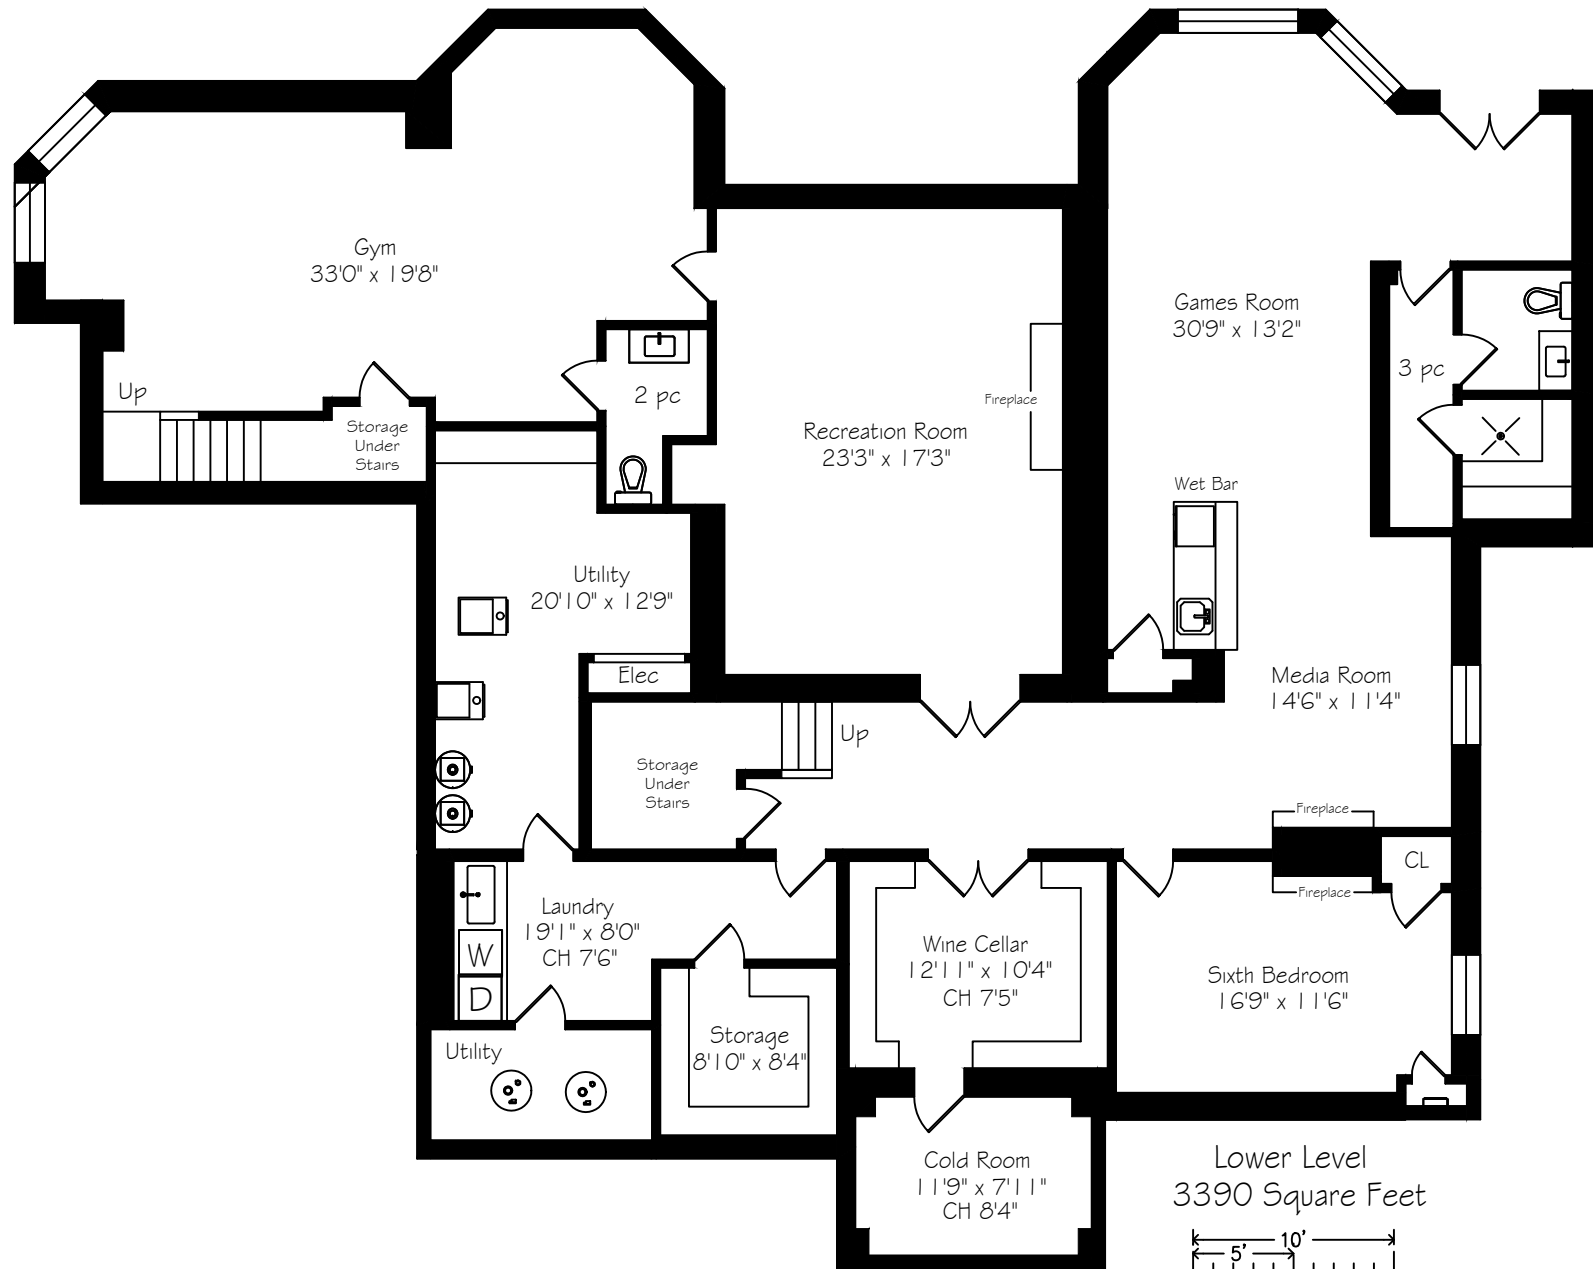

2096 Lakeshore Road E

Main Floor
3290 Square Feet
+ 622 Garage

Measurements and Calculations are approximate
To be used as guidelines only
www.measuredup.ca

2096 Lakeshore Road E

Second Floor
2650 Square Feet

Measurements and Calculations are approximate
To be used as guidelines only
www.measuredup.ca

2096 Lakeshore Road E

Measurements and Calculations are approximate
To be used as guidelines only
www.measuredup.ca